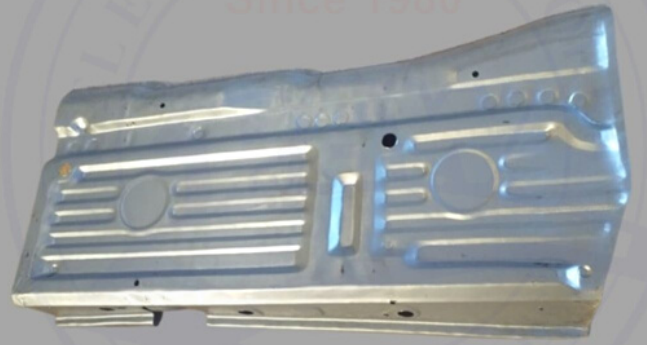

FRONT FLOORING CAR